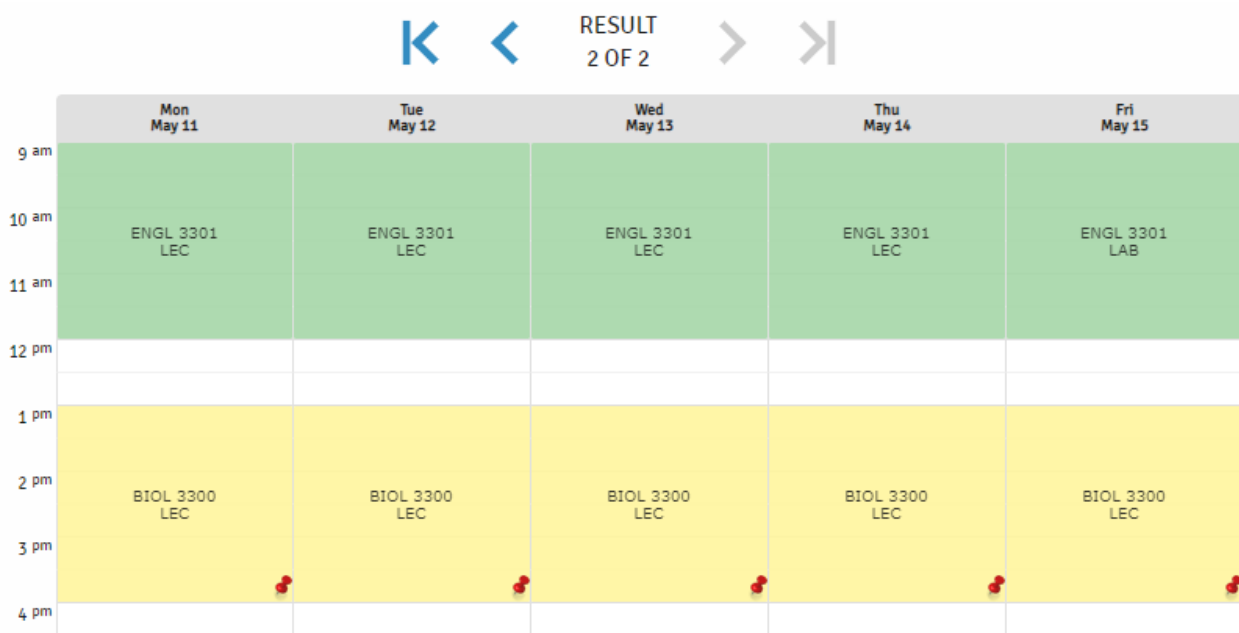

Apr May Jun

Biology 030

English 030-1

Visual Schedule Builder

➤ Tips & Tricks

✓ You can also block time by entering days and times during the week.

ADD PERSONAL TIMES ^

Click and drag on the schedule above, or enter a time range here to add it manually. Schedule results that avoid personal times will be prioritized.

ADD TIME

CLEAR ALL PERSONAL TIMES

Examples: Friday 2-9pm, MW 8-10, Fri 15-17

✓ Pin down a class to narrow schedule results

Visual Schedule Builder

➤ Tips & Tricks

- ✓ Filter results by campus and instructional mode to narrow results