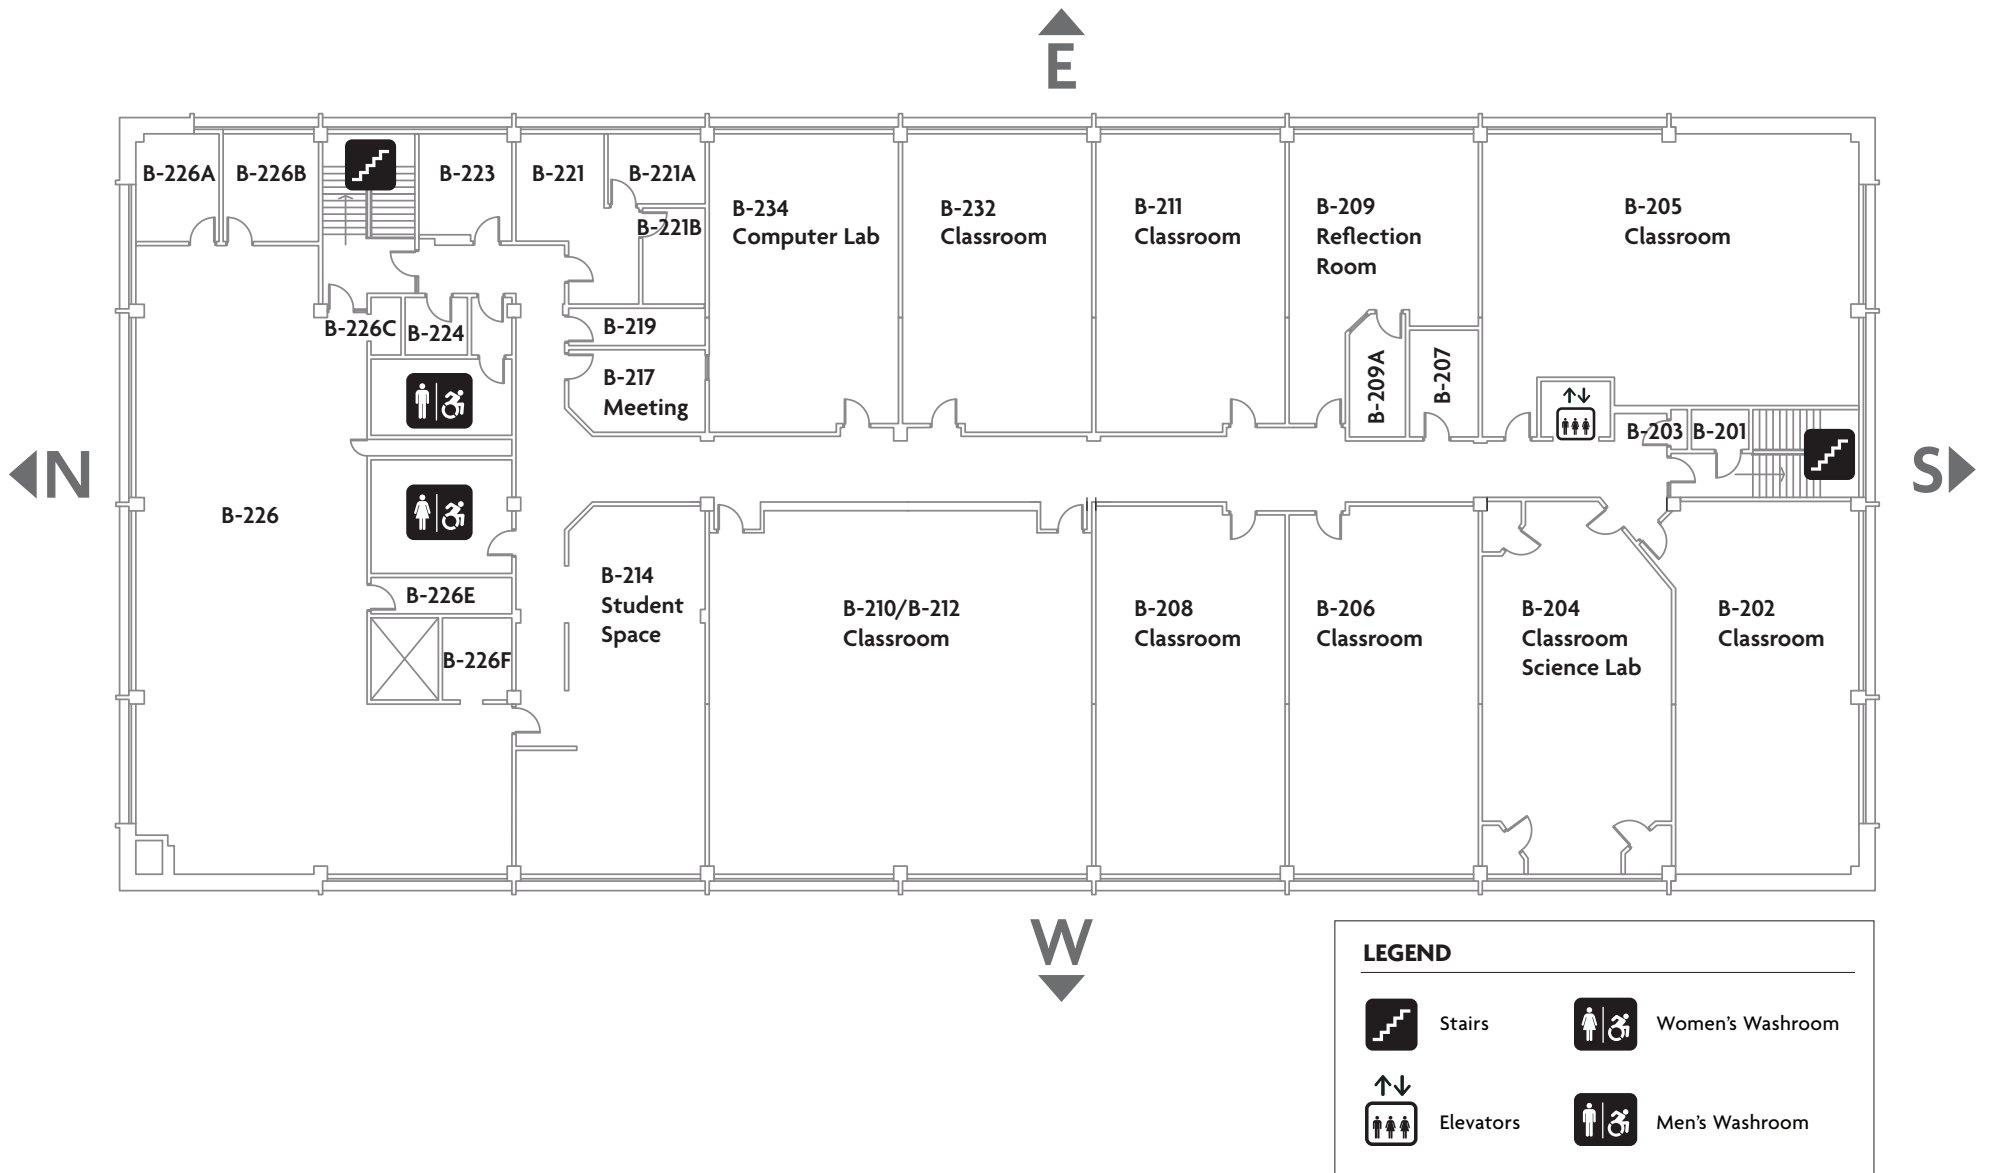

Centre 102 (B Building)

10704 102 Ave, Edmonton AB T5J 4H9

MAIN FLOOR

Centre 102 (B Building)

10704 102 Ave, Edmonton AB T5J 4H9

SECOND FLOOR