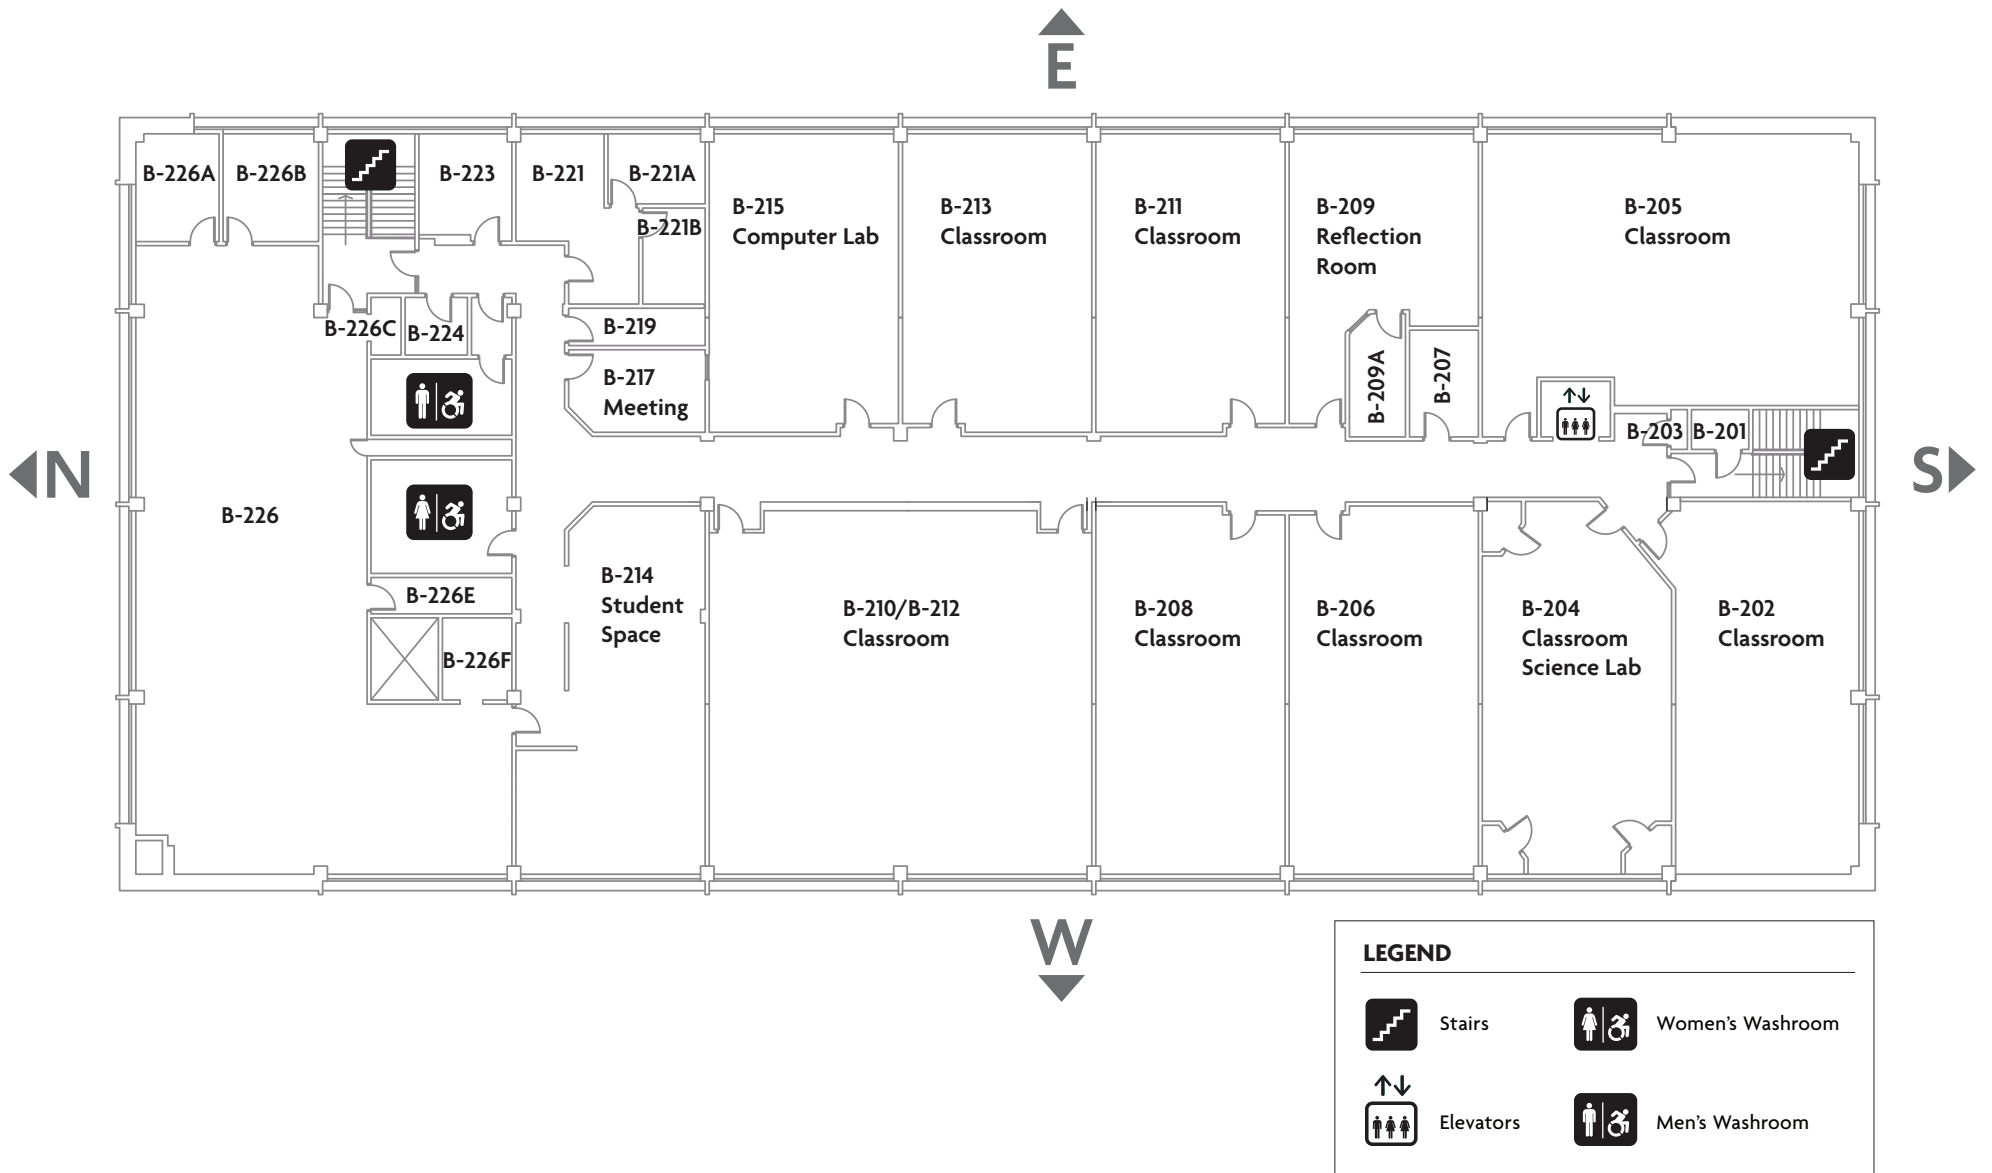

Health Education Centre 102 (HEC 102)

Building B

10704 102 Ave, Edmonton AB T5J 4H9

MAIN FLOOR

Health Education Centre 102 (HEC 102)

Building B

10704 102 Ave, Edmonton AB T5J 4H9

SECOND FLOOR