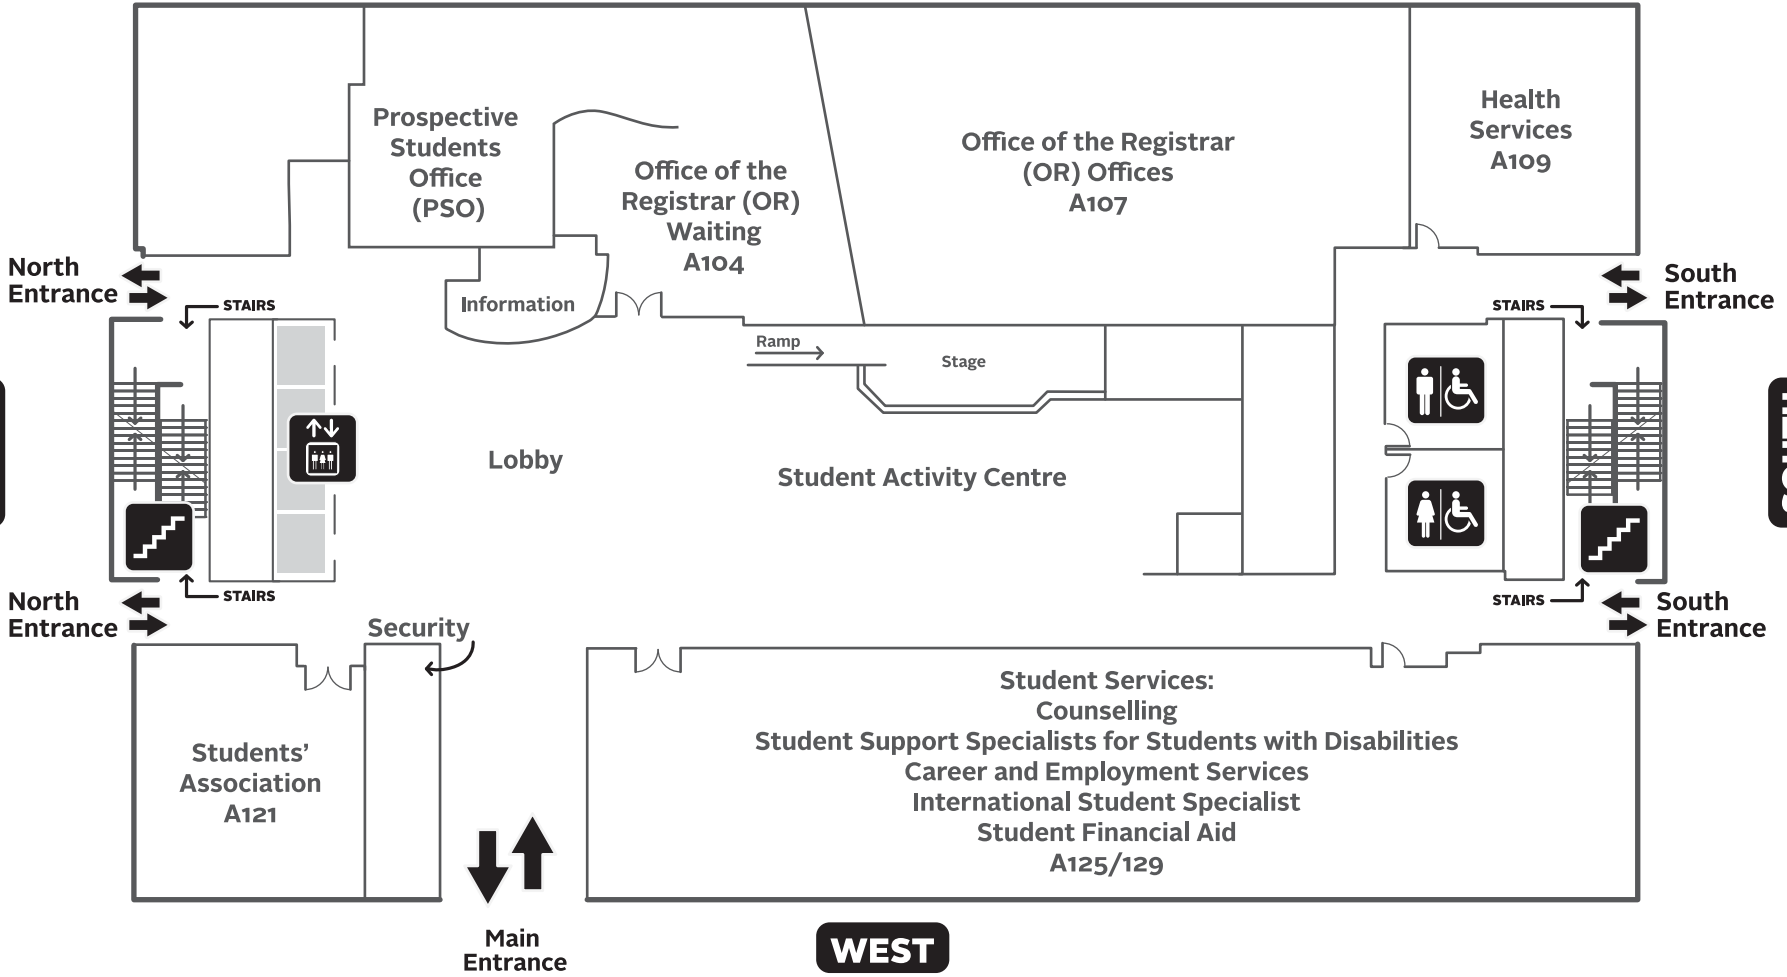

EAST

NORTH

SOUTH

102 Avenue

WEST
108 Street

MAIN BUILDING – BASEMENT

LEGEND

-  Stairway
-  Elevator
-  Women's Washroom
-  Men's Washroom

EAST

SOUTH

102 Avenue

WEST
108 Street

MAIN BUILDING – MAIN FLOOR

LEGEND

- Stairway
- Elevator
- Women's Washroom
- Men's Washroom

EAST

WEST

108 Street

SOUTH

102 Avenue

MAIN BUILDING – SECOND FLOOR

LEGEND

Stairway

Elevator

Women's Washroom

Men's Washroom

EAST

NORTH

SOUTH

102 Avenue

WEST

108 Street