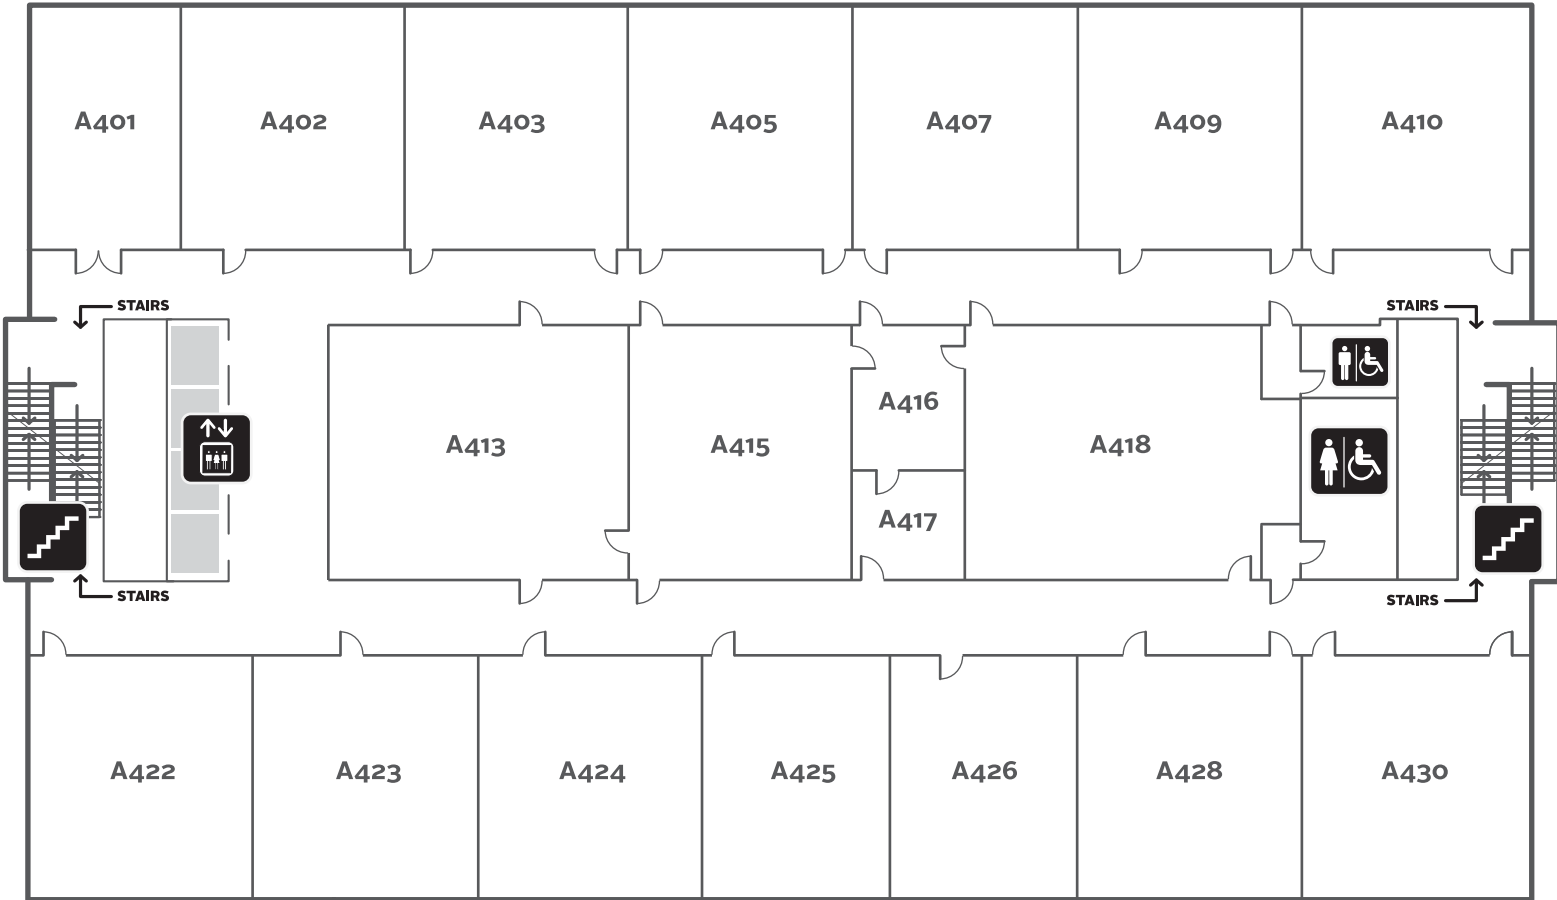

EAST

NORTH

SOUTH

102 Avenue

WEST
108 Street

MAIN BUILDING – BASEMENT

LEGEND

-  Stairway
-  Elevator
-  Women's Washroom
-  Men's Washroom

EAST

SOUTH

102 Avenue

WEST
108 Street

MAIN BUILDING – MAIN FLOOR

LEGEND

- Stairway
- Elevator
- Women's Washroom
- Men's Washroom

EAST

Women's Washroom

Men's Washroom

EAST

NORTH

SOUTH

102 Avenue

WEST

108 Street

MAIN BUILDING – THIRD FLOOR

LEGEND

-  Stairway
-  Elevator
-  Women's Washroom
-  Men's Washroom

EAST

NORTH

SOUTH

102 Avenue

WEST