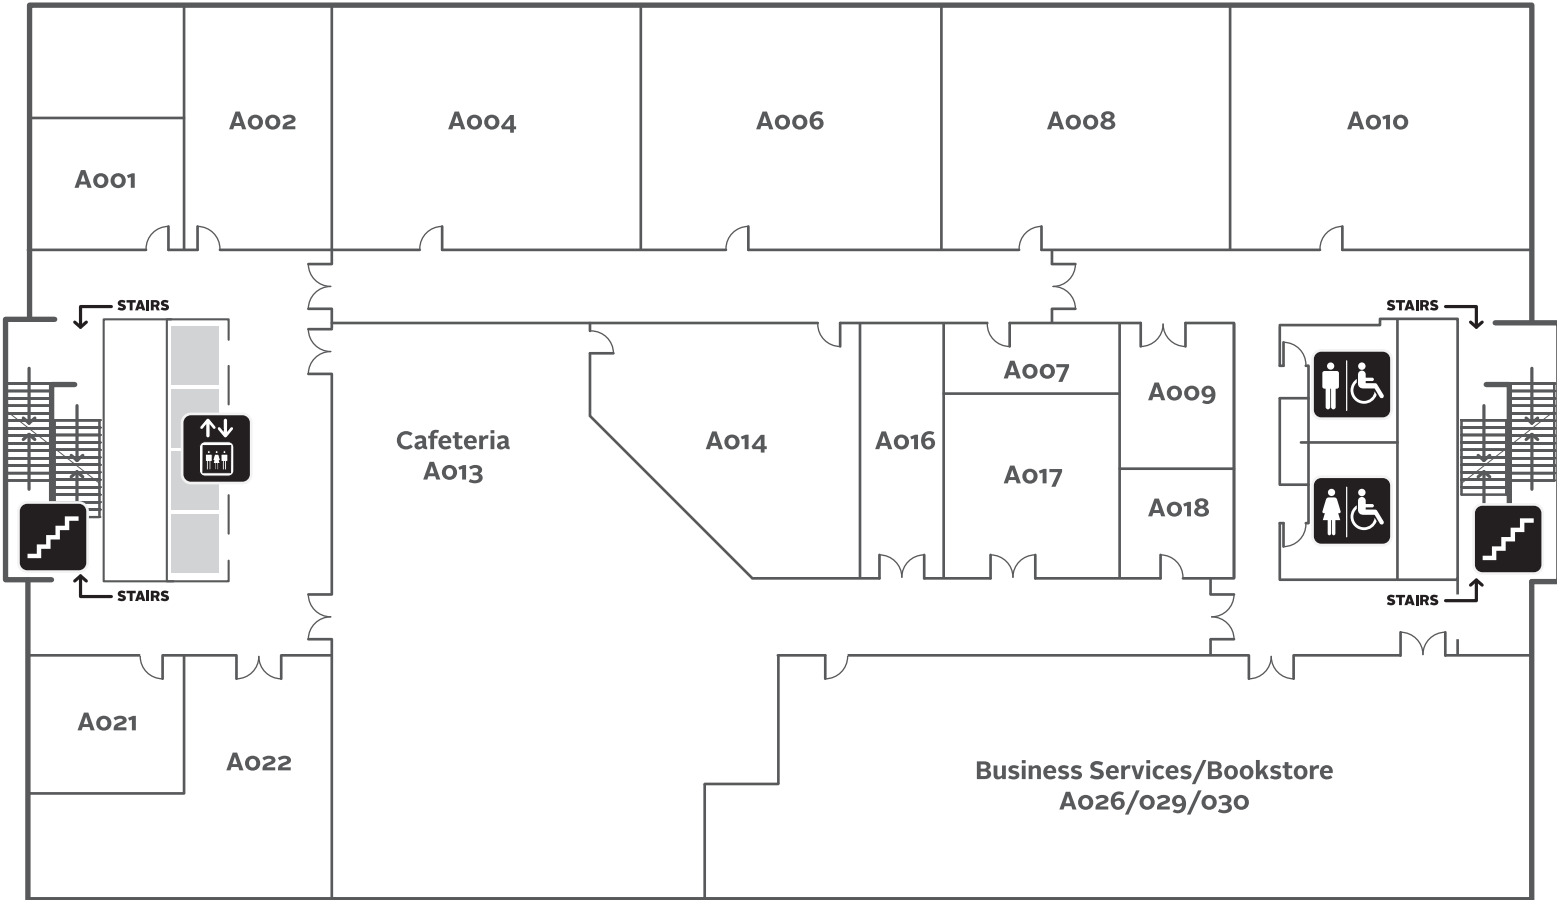

EAST

NORTH

SOUTH

102 Avenue

WEST
108 Street

MAIN BUILDING – BASEMENT

LEGEND

-  Stairway
-  Elevator
-  Women's Washroom
-  Men's Washroom

EAST

SOUTH

102 Avenue

WEST
108 Street

MAIN BUILDING – MAIN FLOOR

LEGEND

- Stairway
- Elevator
- Women's Washroom
- Men's Washroom

EAST

WEST

108 Street

SOUTH

102 Avenue

MAIN BUILDING – SECOND FLOOR

LEGEND

Stairway

Elevator

Women's Washroom

Men's Washroom

EAST

NORTH

SOUTH

102 Avenue

WEST

108 Street