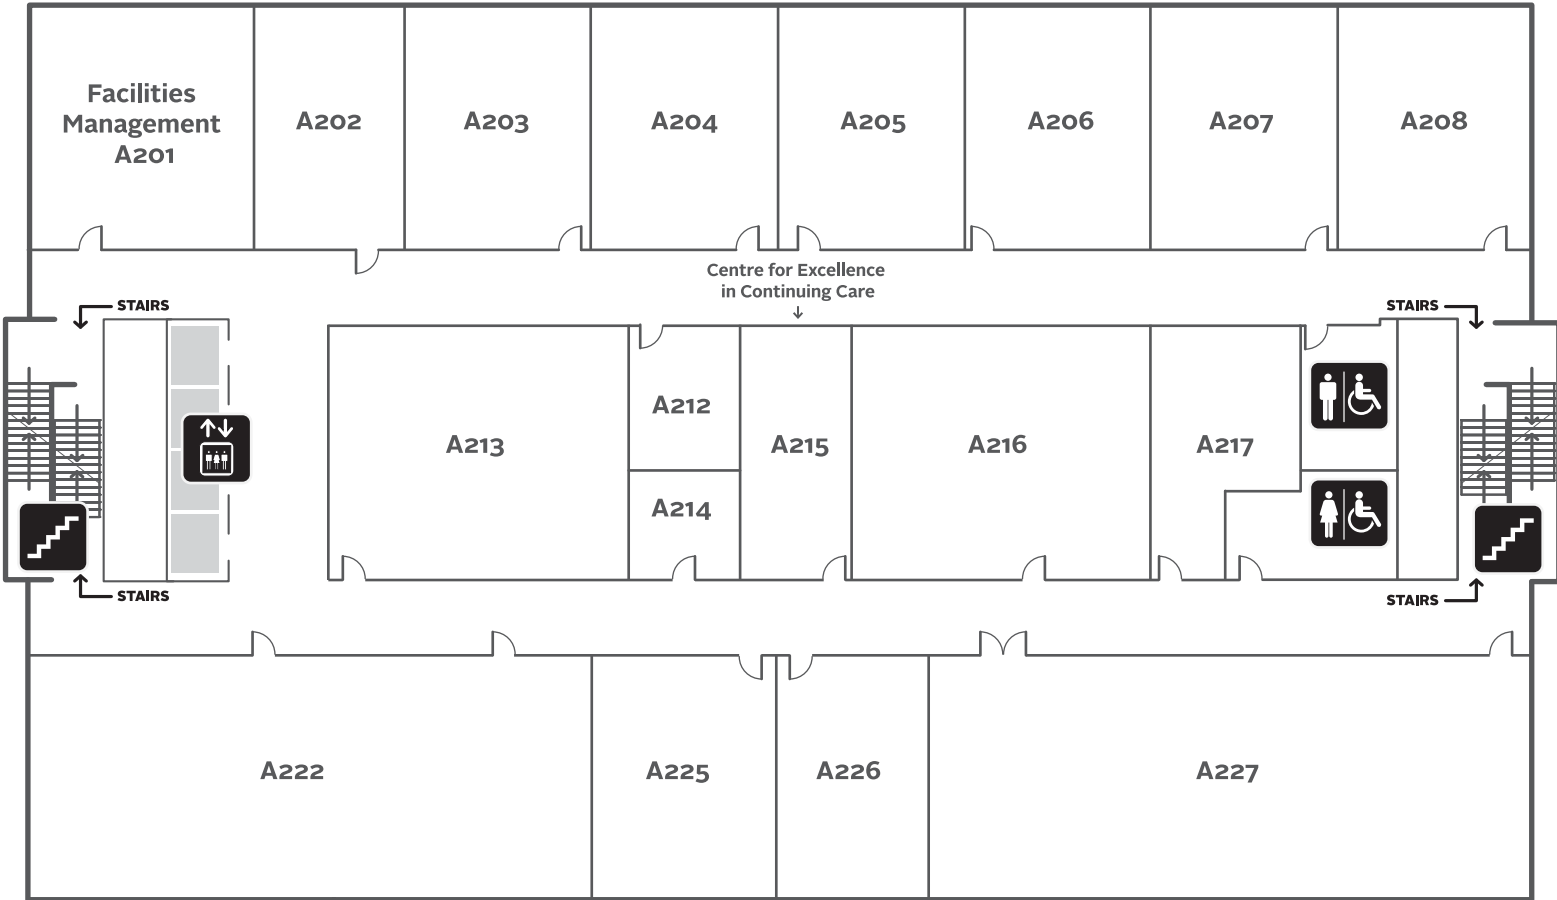

EAST

NORTH

SOUTH

102 Avenue

WEST
108 Street

MAIN BUILDING – BASEMENT

LEGEND

-  Stairway
-  Elevator
-  Women's Washroom
-  Men's Washroom

EAST

SOUTH

102 Avenue

WEST
108 Street

MAIN BUILDING – MAIN FLOOR

LEGEND

- Stairway
- Elevator
- Women's Washroom
- Men's Washroom

EAST

WEST

108 Street

SOUTH

102 Avenue

MAIN BUILDING – SECOND FLOOR

LEGEND

Stairway

Elevator

Women's Washroom

Men's Washroom

EAST

NORTH

SOUTH

102 Avenue

WEST

108 Street