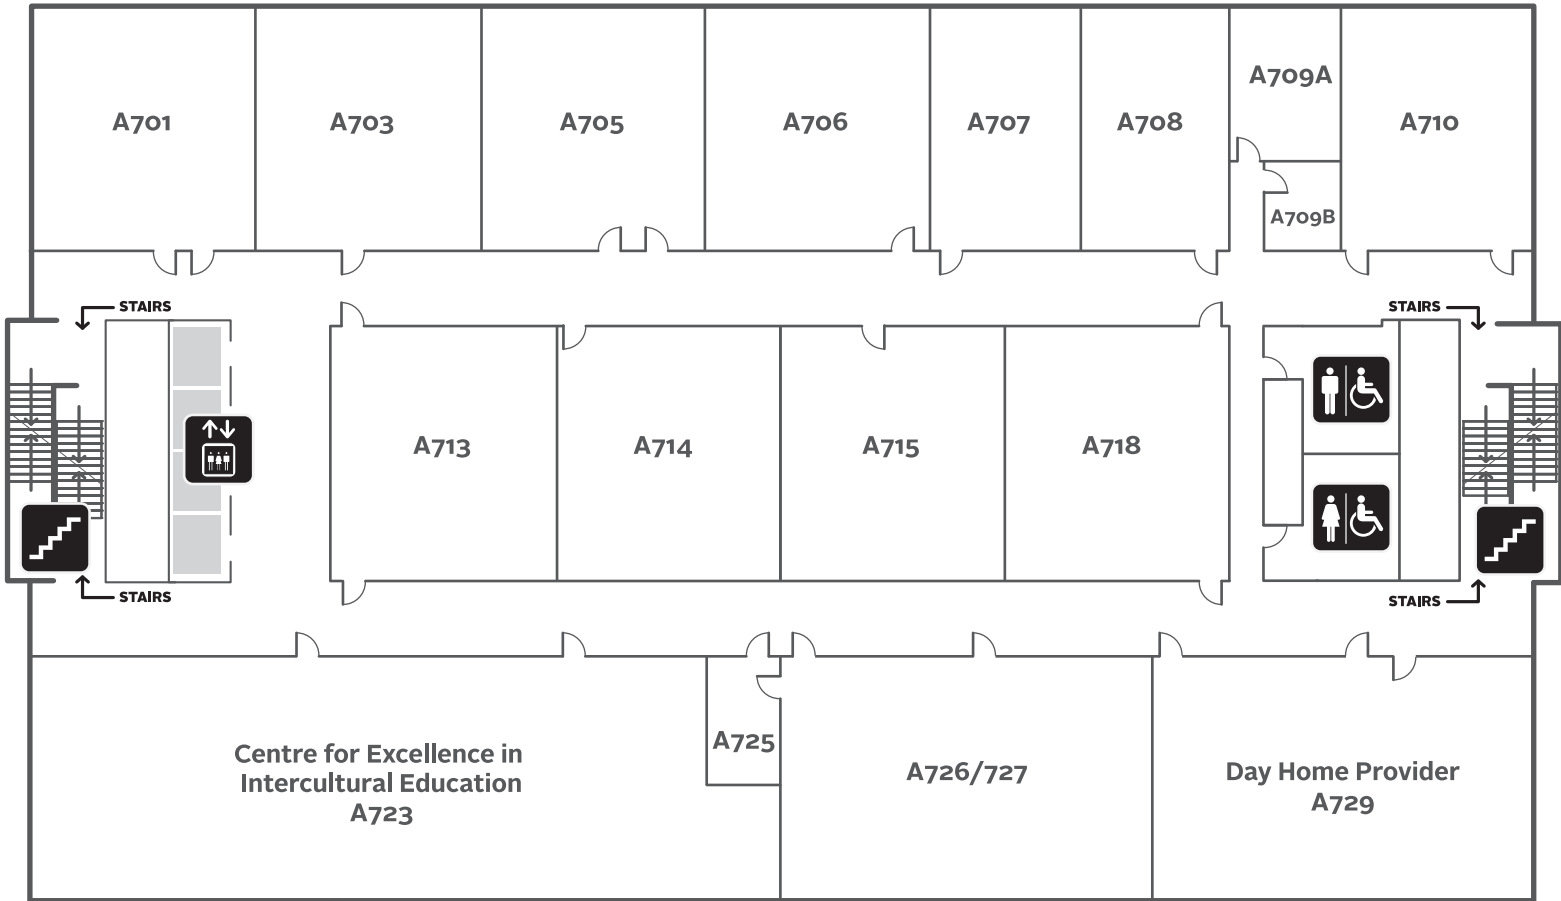

EAST

NORTH

SOUTH

102 Avenue

WEST
108 Street

MAIN BUILDING – BASEMENT

LEGEND

-  Stairway
-  Elevator
-  Women's Washroom
-  Men's Washroom

EAST

NORTH

SOUTH

102 Avenue

WEST

108 Street

MAIN BUILDING – SIXTH FLOOR

LEGEND

-  Stairway
-  Elevator
-  Women's Washroom
-  Men's Washroom

EAST

SOUTH

102 Avenue

WEST

108 Street

MAIN BUILDING – SEVENTH FLOOR

LEGEND

Stairway

Elevator

Women's Washroom

Men's Washroom

EAST

NORTH

SOUTH

102 Avenue