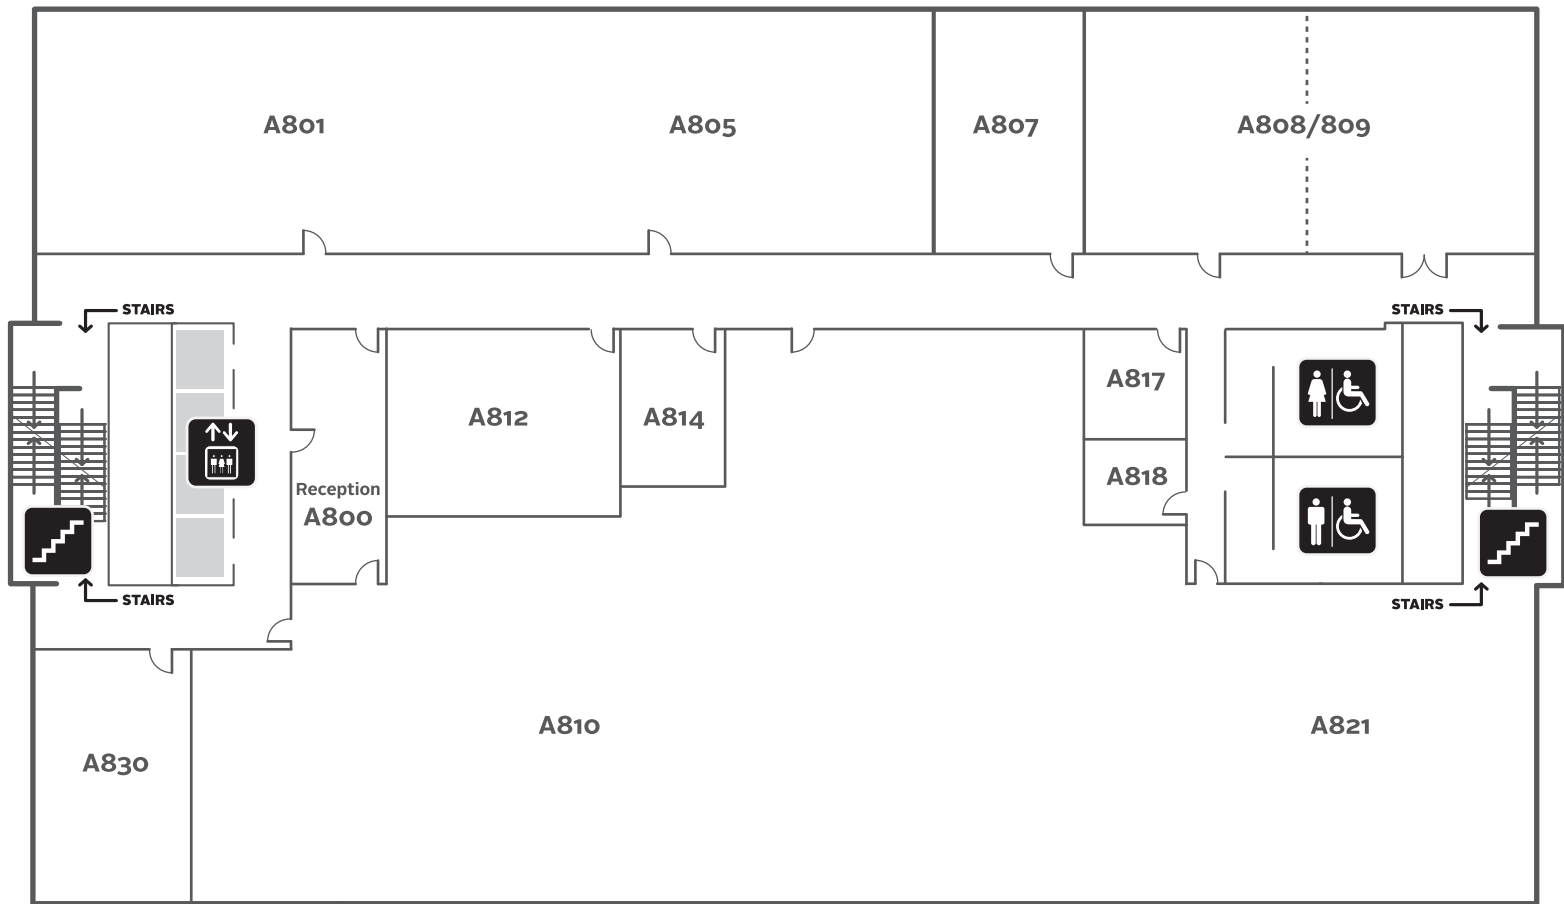

EAST

NORTH

SOUTH

102 Avenue

WEST
108 Street

MAIN BUILDING – BASEMENT

LEGEND

-  Stairway
-  Elevator
-  Women's Washroom
-  Men's Washroom

Stairway

Elevator

Women's Washroom

Men's Washroom

EAST

NORTH

SOUTH

102 Avenue