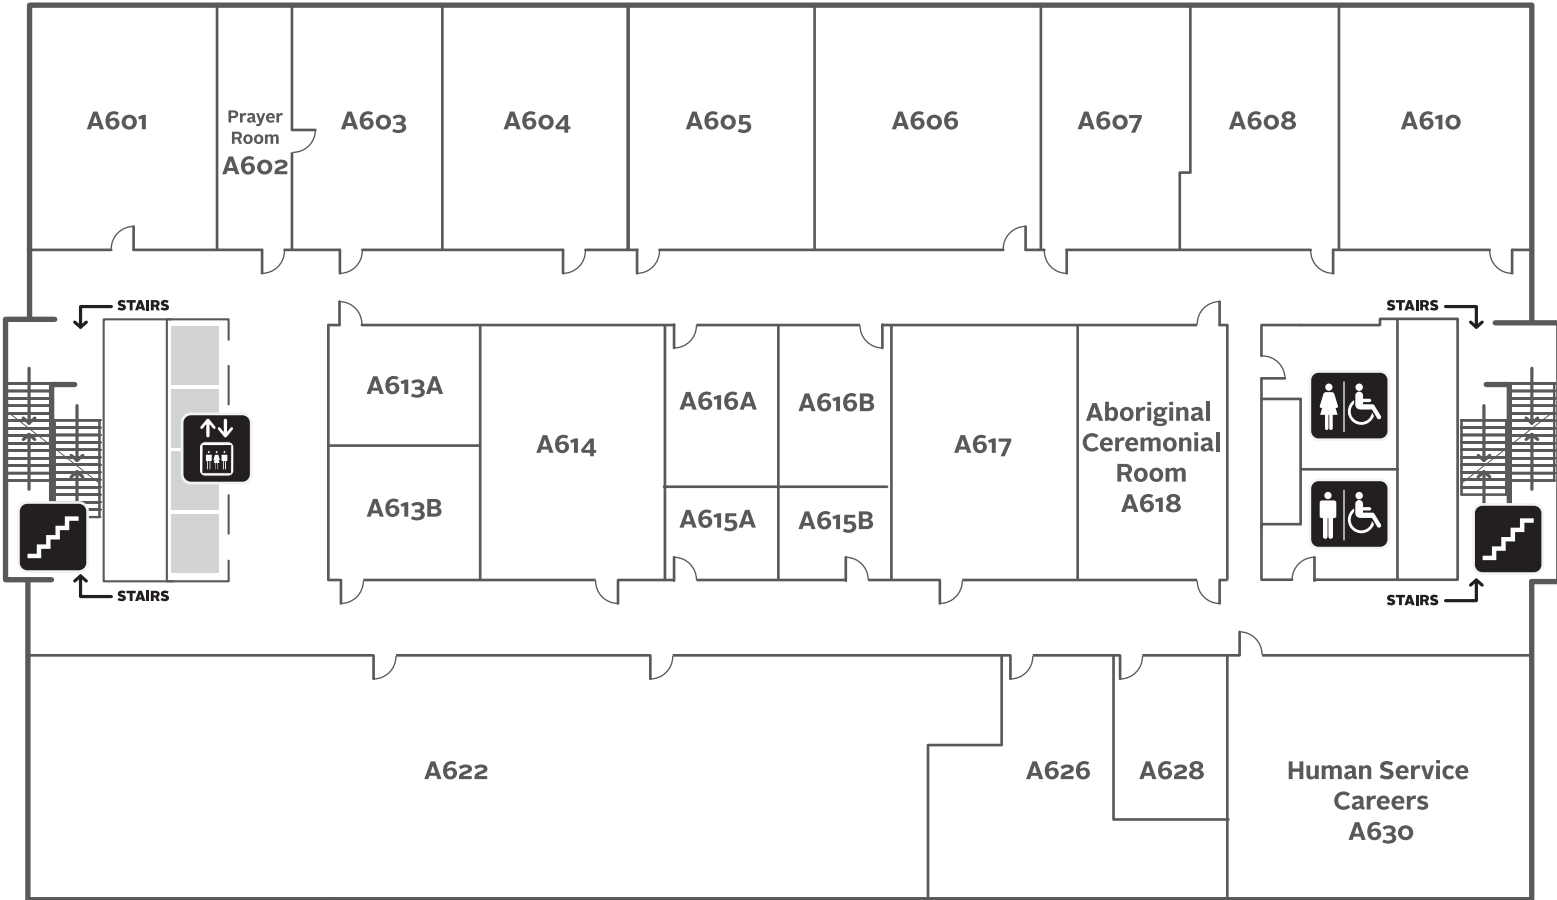

EAST

NORTH

SOUTH

102 Avenue

WEST
108 Street

MAIN BUILDING – BASEMENT

LEGEND

-  Stairway
-  Elevator
-  Women's Washroom
-  Men's Washroom

EAST

SOUTH

102 Avenue

WEST
108 Street

MAIN BUILDING – MAIN FLOOR

LEGEND

- Stairway
- Elevator
- Women's Washroom
- Men's Washroom

EAST

WEST

108 Street

MAIN BUILDING – FIFTH FLOOR

LEGEND

Stairway

Elevator

Women's Washroom

Men's Washroom

EAST

NORTH

SOUTH

102 Avenue

WEST

108 Street

MAIN BUILDING – SIXTH FLOOR

LEGEND