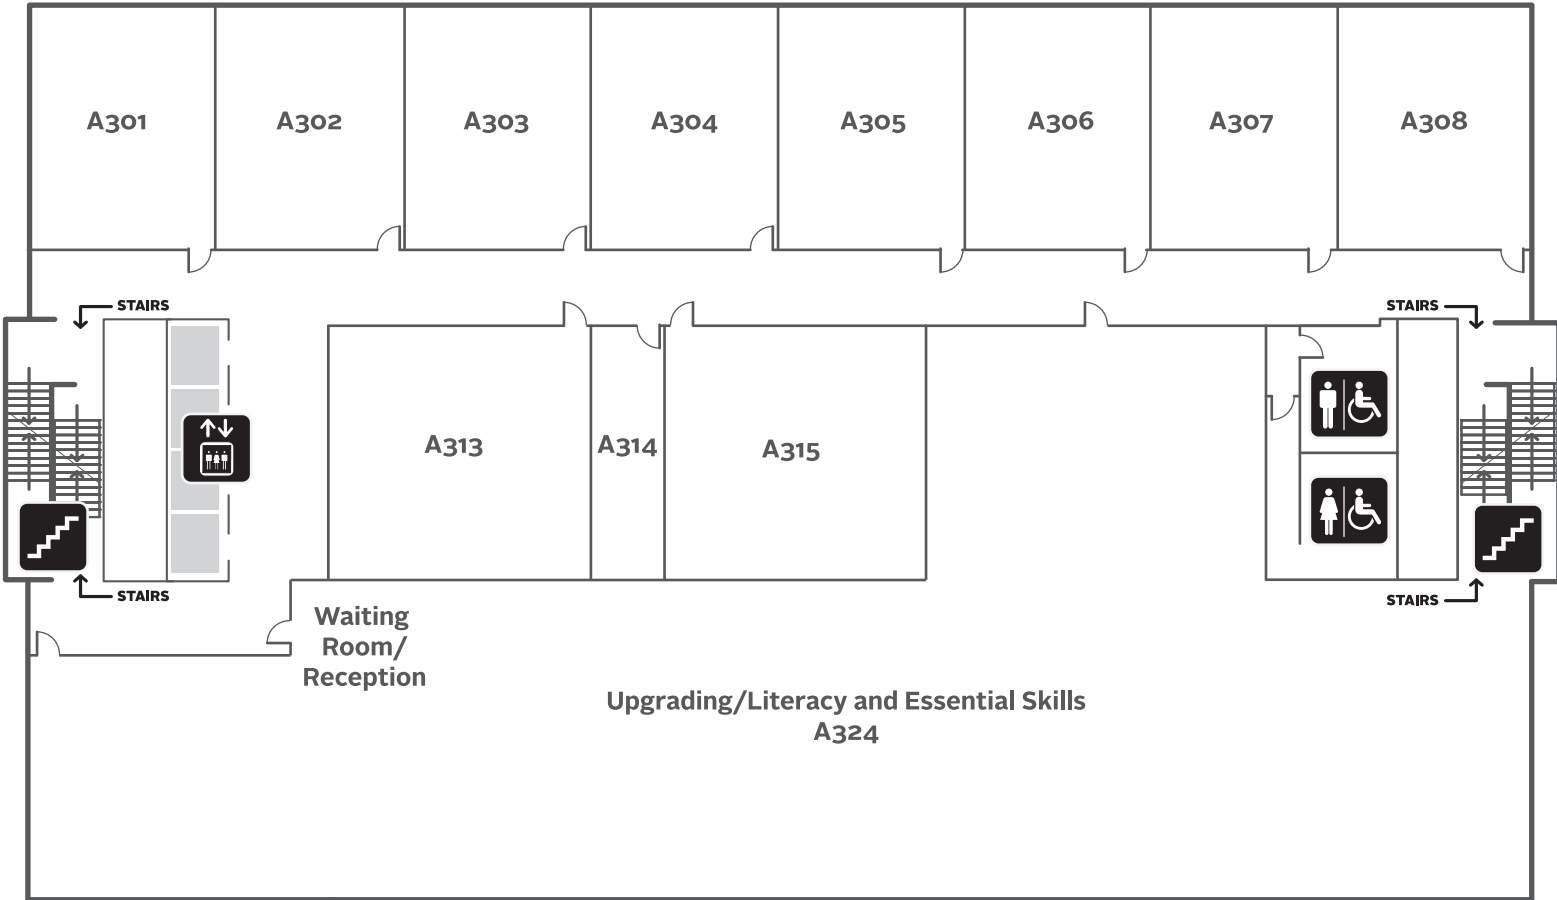

WEST

108 Street

SOUTH

102 Avenue

MAIN BUILDING – SECOND FLOOR

LEGEND

Stairway

Elevator

Women's Washroom

Men's Washroom

EAST

NORTH

SOUTH

102 Avenue

WEST

108 Street